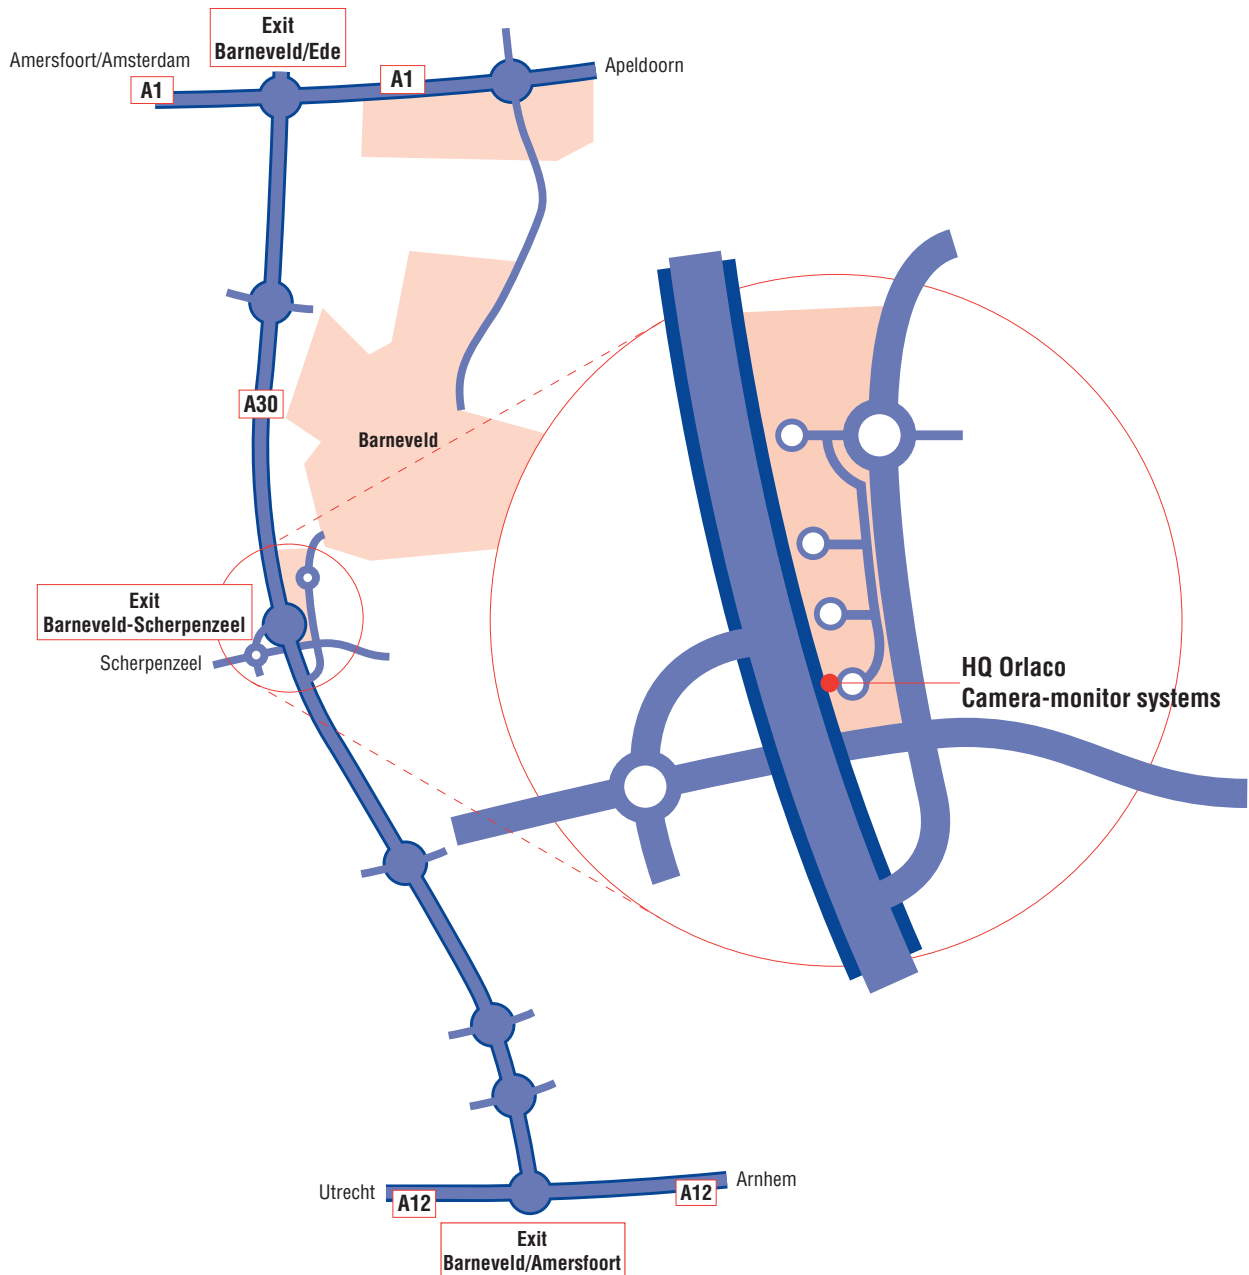

## Directions to Orlaco

*Our office hours are: Monday to Friday from 8.00 a.m. to 17.00 p.m.*

### Directions to the Orlaco office in Barneveld

**Via the A1 motorway coming from the direction of Amersfoort/ Amsterdam/ Apeldoorn**

- From the A1 motorway follow the A30 motorway in the direction of Ede/ Barneveld
- Follow the A30 and take the 2nd exit to (Barneveld/ Scherpenzeel, exit no. 4)
- At the end of the exit take a left turn at the roundabout
- Turn left at the traffic lights
- At the first roundabout turn left (in the direction of “De Briellaerd” Industrial area)
- After 30m turn left
- Drive straight ahead to the end of the street and you will see our Orlaco offices on the Albert Plesmanstraat no.42

**Via the A12 motorway coming from the direction of Arnhem/ Utrecht/ Ede**

- From the A12 motorway follow the A30 motorway (direction Amersfoort) at the Maanderbroek interchange
- Once on the A30 motorway take the 4th exit (Barneveld/Scherpenzeel)
- At the end of the exit, drive straight on ahead at the traffic lights
- At the first roundabout turn left (in the direction of “De Briellaerd” Industrial area)
- After 30m turn left
- Drive straight ahead to the end of the street and you will see our Orlaco offices on the ‘Albert Plesmanstraat no.42